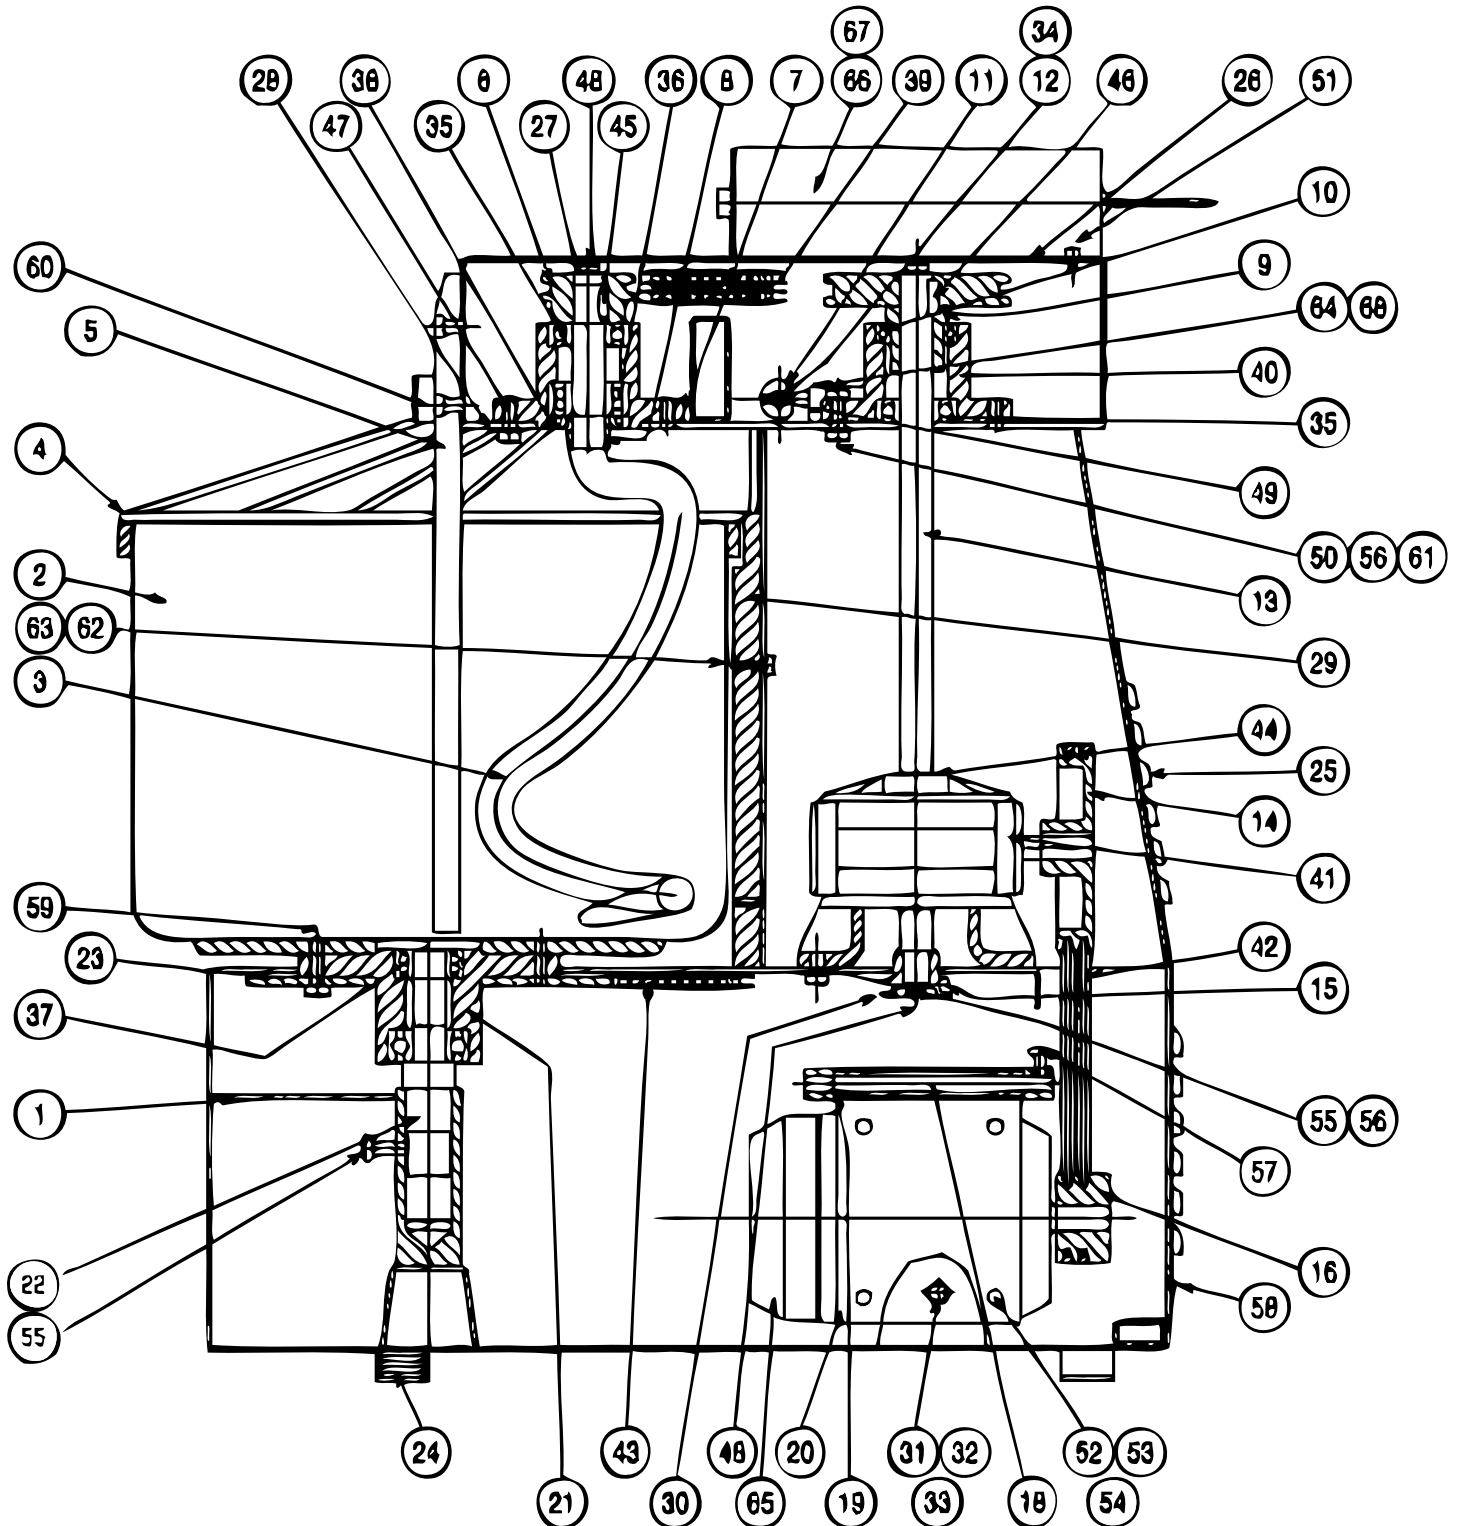

Parts Breakdown

Model MX-IT-0040 13171

Parts Breakdown

Model MX-IT-0040 13171

Item No.	Description	Position	Item No.	Description	Position	Item No.	Description	Position
77029	Base for 13171	1	77052	Rear Protection for 13171	25	77075	Screw TE for 13171	48
77030	Basin for 13171	2	77053	Shelter Tested for 13171	26	77076	Screw STEI for 13171	49
77031	Auger for 13171	3	77054	Washer for 13171	27	77077	Screw TE for 13171	50
77032	Shelter for 13171	4	77055	Washer for 13171	28	77078	Screw TC for 13171	51
77033	Central Rod for 13171	5	77056	Rod for 13171	29	77079	Screw TE for 13171	52
77034	Pinion for 13171	6	77057	Washer for 13171	30	77080	Washer for 13171	53
77035	Support X Auger for 13171	7	77058	Washer for 13171	31	77081	Nut for 13171	54
77036	Spacer for 13171	8	77059	Screw for 13171	32	77082	Screw TE for 13171	55
77037	Pinion for 13171	9	77060	Rod for 13171	33	77083	Washer for 13171	56
77038	Bearing for 13171	10	77061	Spring Pin for 13171	34	77084	Screw TE for 13171	57
77039	Cam X Microswitch for 13171	11	77062	Bearing for 13171	35	77085	Screw TC for 13171	58
77040	Tree X Shelter for 13171	12	77063	Bearing for 13171	36	77086	Screw TE for 13171	59
77041	Tree X Reducer for 13171	13	77064	Bearing for 13171	37	77087	Screw TCEI for 13171	60
77042	Pulley Reducer for 13171	14	77065	Sealing Ring for 13171	38	77088	Nut for 13171	61
77043	Pinion for 13171	15	77066	Double Chain for 13171	39	77089	Screw TCEI for 13171	62
77044	Motor Pulley for 13171	16	77067	Support Gear for 13171	40	77090	Washer for 13171	63
77045	Tree X Motor Mount for 13171	18	77068	Reducer R = 1/19 for 13171	41	77091	Microswitch for 13171	64
77046	Bush for 13171	19	75675	Belt 762 SPZ for Motor 2 Speed Three – Phase 230V for 13171	42	75698	Motor for 13171	65
77047	Engine Support for 13171	20	77070	Single Chain for 13171	43	77093	Box for Electrical System for 13171	66
77048	Support X Basin for 13171	21	77071	Elastic Ring for 13171	44	77094	Wiring for 13171	67
77049	Tree X Basin for 13171	22	77072	Tongue for 13171	45	77095	Screw TCTC for 13171	68
77050	Crown for 13171	23	77073	Tongue for 13171	46	AK401	Green Start Button 2 Speed for 13171	70
77051	Shock Absorber for 13171	24	77074	Screw TE for 13171	47	75567	Stop Button for 13171	71